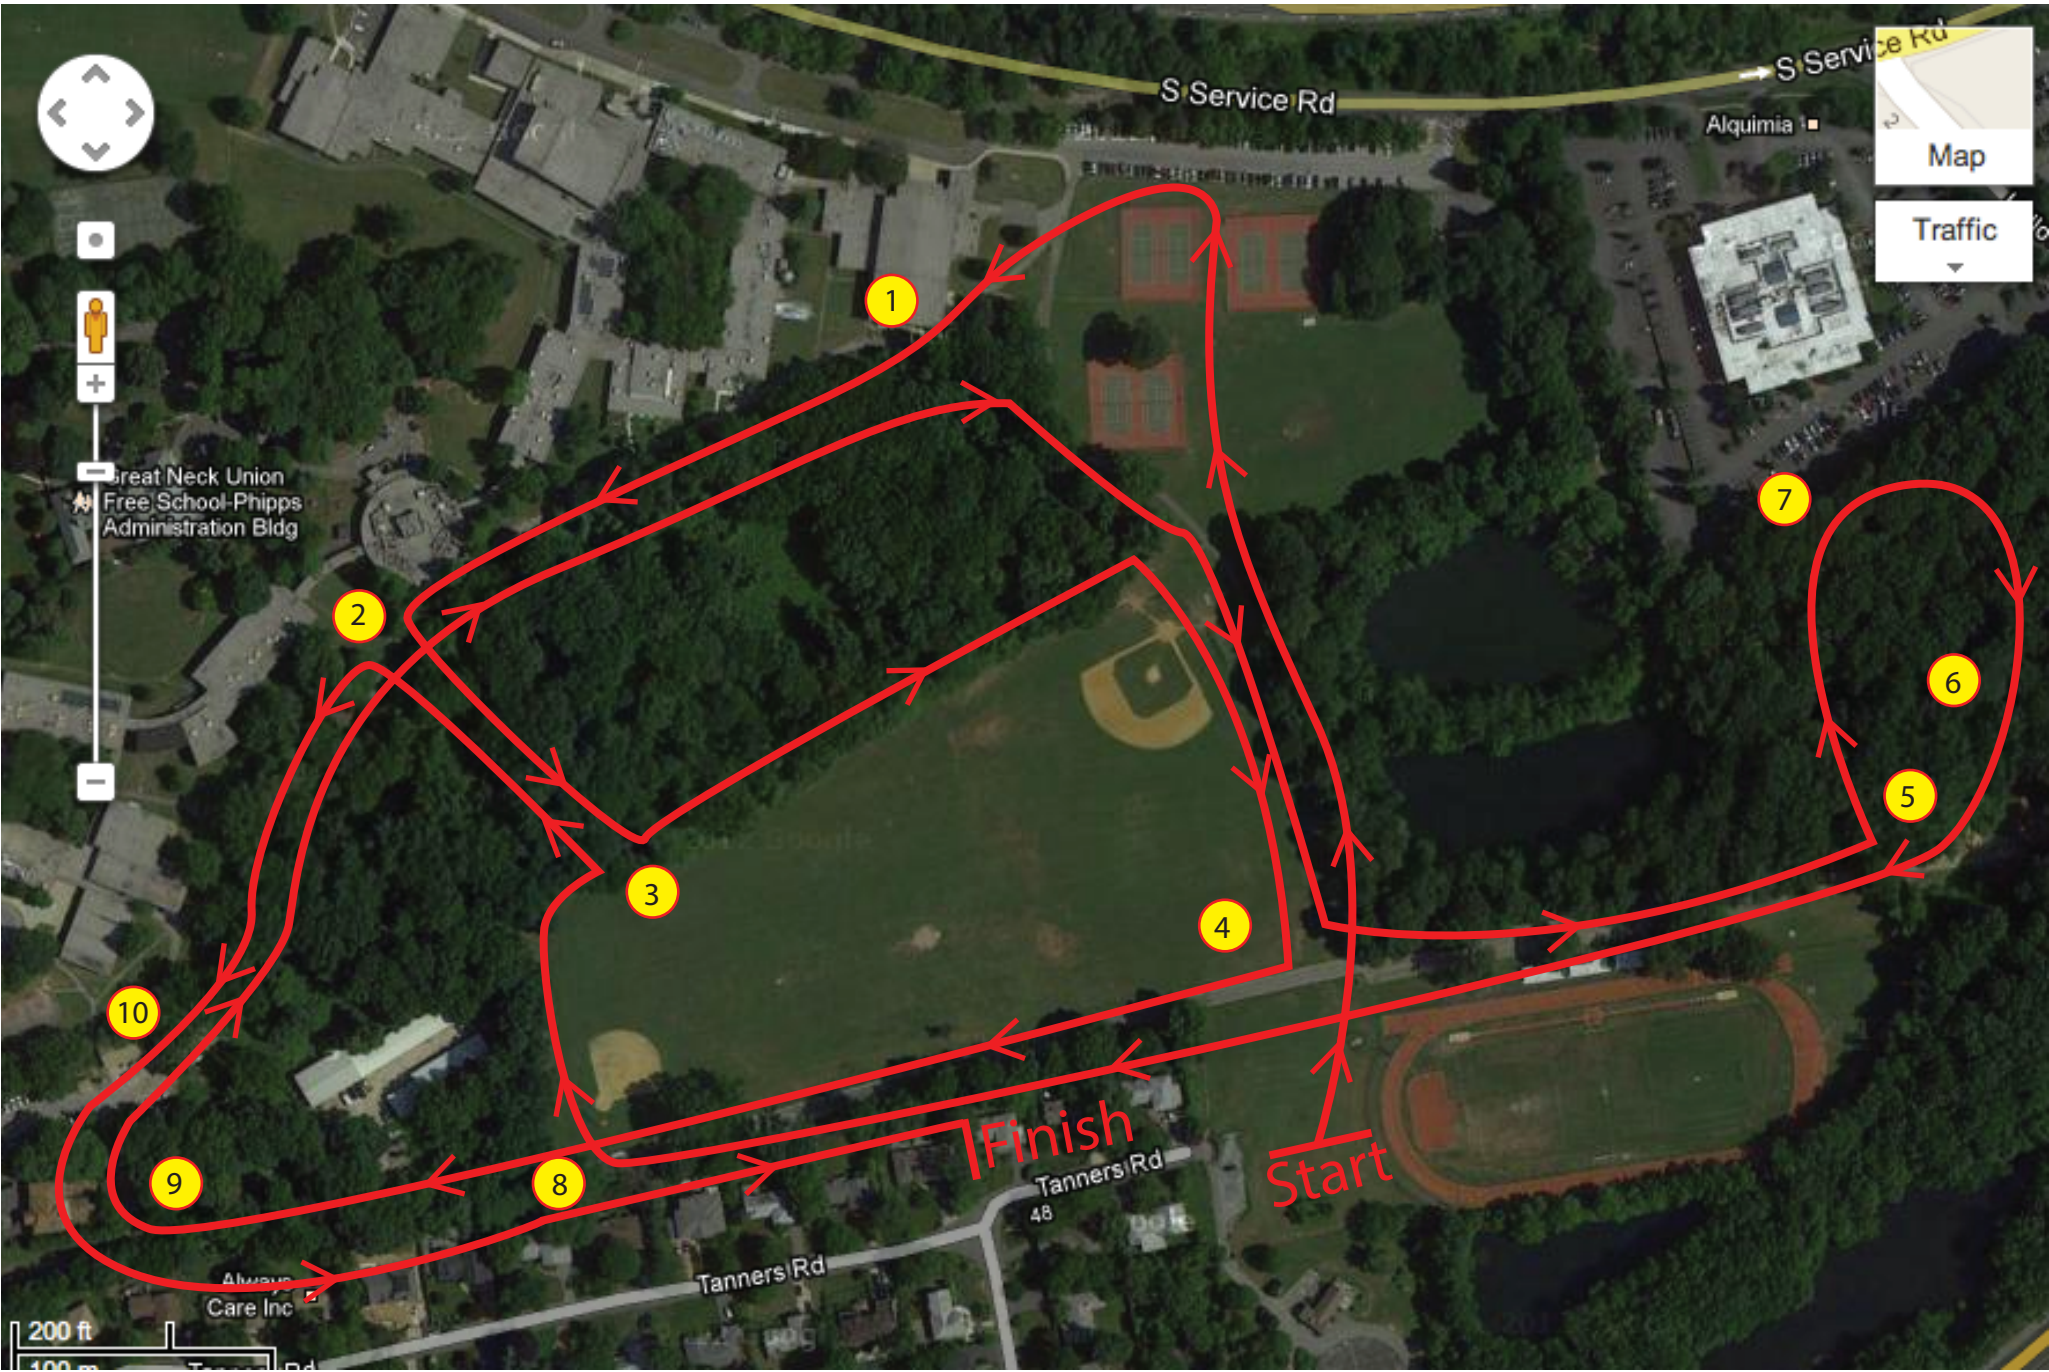

- Check the final order of races (attached).
- Flats or trainers should be worn only.
- Bus drop off will be in front of the school; buses may **not** drive down the emergency access road to get closer to the track.
- Security guards will direct bus drivers to park in the upper lot, the lower parking lot will be reserved for spectator and visitor parking.
- The school building will be **OPEN** to athletes during the competition.
- The restrooms down by the track/nature trail will be **OPEN**, however it is on the course and will have limited access.
- Concessions will be available (definite this year).
- When in the woods, remind your athletes not to stray off the nature trail (there is poison ivy off the beaten path).
- Remind your athletes to throw their garbage in the available garbage cans.
- Teams may make camps in the roped-off areas only.
- Thank you for helping make this run smoothly and best of luck to your athletes today.

Wheatley (5)

Holy Cross (6)

Division (7)

Great Neck North (8)

Mineola (9)

Valley Stream Central (10)

10

9